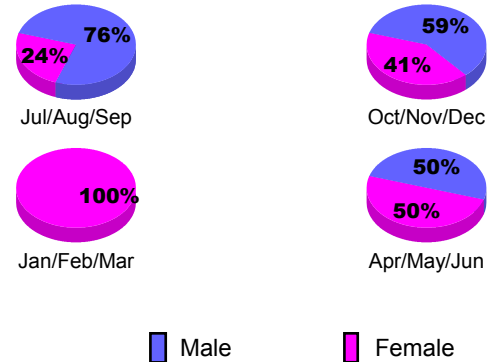

GMT: **Gary Fry**

Location: **MINNESOTA**

GMT CA: **1**

**CLUBS**

Month	New Club Goal	Actual New Clubs	Actual Dropped Clubs	Gain/Loss of Clubs
<b>2012-2013</b>				
Jul/Aug/Sep	0	0	0	0
Oct/Nov/Dec	0	0	0	0
Jan/Feb/Mar	0	0	0	0
Apr/May/June	0	0	0	0
<b>Totals</b>	<b>0</b>	<b>0</b>	<b>0</b>	<b>0</b>

**Club Results 2012-2013**

Goal, New, Dropped, Gain/Loss

**YTD Status Quo Clubs 2012-2013**

Status Quo Clubs Compared to Status Quo Members

**Club Gain/Loss 2012-2013**

**MEMBERSHIP**

Month	Net Memb Goal	Actual New Memb	Actual Dropped Memb	Gain/Loss of Memb
<b>2012-2013</b>				
Jul/Aug/Sep	15	30	46	-16
Oct/Nov/Dec	10	52	39	13
Jan/Feb/Mar	5	45	47	-2
Apr/May/June	10	43	42	1
<b>Totals</b>	<b>40</b>	<b>170</b>	<b>174</b>	<b>-4</b>

**Membership Results 2012-2013**

Goal, New, Dropped, Gain/Loss

**Gender Comparison 2012-2013**

**Membership Gain/Loss 2012-2013**