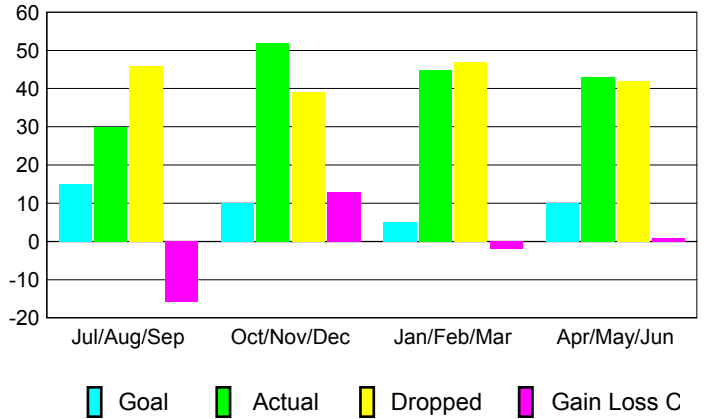

GMT: **Gary Fry**

Location: **MINNESOTA**

GMT CA: **1**

**CLUBS**

Month	New Club Goal	Actual New Clubs	Actual Dropped Clubs	Gain/Loss of Clubs
<b>2012-2013</b>				
Jul/Aug/Sep	0	0	0	0
Oct/Nov/Dec	0	0	0	0
Jan/Feb/Mar	0	0	0	0
Apr/May/June	0	0	0	0
<b>Totals</b>	<b>0</b>	<b>0</b>	<b>0</b>	<b>0</b>

**Club Results 2012-2013**

Goal, New, Dropped, Gain/Loss

**YTD Status Quo Clubs 2012-2013**

Status Quo Clubs Compared to Status Quo Members

**Club Gain/Loss 2012-2013**

**MEMBERSHIP**

Month	Net Memb Goal	Actual New Memb	Actual Dropped Memb	Gain/Loss of Memb
<b>2012-2013</b>				
Jul/Aug/Sep	15	30	46	-16
Oct/Nov/Dec	10	52	39	13
Jan/Feb/Mar	5	45	47	-2
Apr/May/June	10	43	42	1
<b>Totals</b>	<b>40</b>	<b>170</b>	<b>174</b>	<b>-4</b>

**Membership Results 2012-2013**

Goal, New, Dropped, Gain/Loss

**Gender Comparison 2012-2013**

**Membership Gain/Loss 2012-2013**